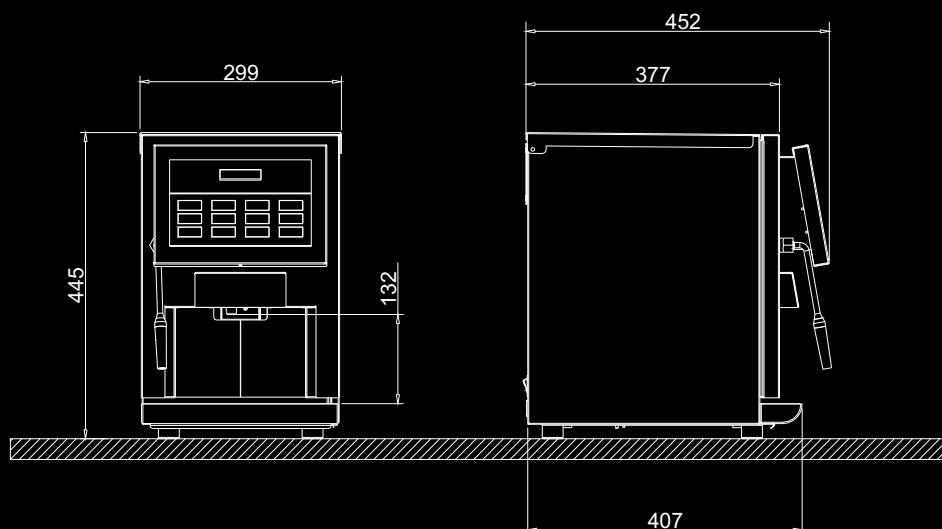

HLF 2600

CONNECTIONS

VOLTAGE / TOTAL POWER	[120 Vac - 1.000 W] OR [220/240 Vac - 1.400 W]	50 / 60 Hz
VOLTAGE / TOTAL POWER OF "F" VERSION	[120 Vac - 2.300 W] OR [220/240 Vac - 1.400 W]	
WATER CONNECTION (OPTIONAL)		3 / 4 GAS

DISPENSING TIMES

WATER FLOW	15 L / H AT 120V - 24 L / H AT 230V	
ESPRESSO (40 ML)		23 SEC. (150 CUPS / H)
COFFEE (100 ML)		33 SEC. (109 CUPS / H)
FRESH MILK CAPPUCCINO (140 ML)		33 SEC. (109 CUPS / H)

FEATURES

N° OF SELECTIONS	(8)
N° OF PRESELECTIONS	(3)
WATER TIME	(PROGRAMMABLE)
LATTE MACCHIATO FUNCTION	
ELECTRONIC DRINK COUNTERS	
AUTOMATIC CLEANING CYCLE	
DE-SCALING PROGRAM	
GROUND COFFEE COUNTER	(PROGRAMMABLE)
PC OR MODEM PROGRAMMING	

DIMENSIONS

W / D / H	299 / 452 / 445 MM
WEIGHT	25 KG

CONTAINERS

N. OF BEANS HOPPER	1 (0,3 KG)
INTERNAL WATER TANK	3,5 LT
DRIP TRAY	0,7 LT
GROUNDS DRAWER	40 PUCKS

OPTIONS

CUP RAISER
COFFEE SPLITTER
CUSTOMIZE FRONT PANEL
DRIP TRAY SENSOR
STEAM WAND
WATER LINE CONNECTION KIT
MODEM KIT

HLF®

ITALIAN DESIGN

WWW.HLF.IT
WWW.HLF-USA.COM
WWW.HLF-UK.COM
WWW.HLF-DE.COM
WWW.HLF-NORDIC.COM
WWW.HLF-JAPAN.COM